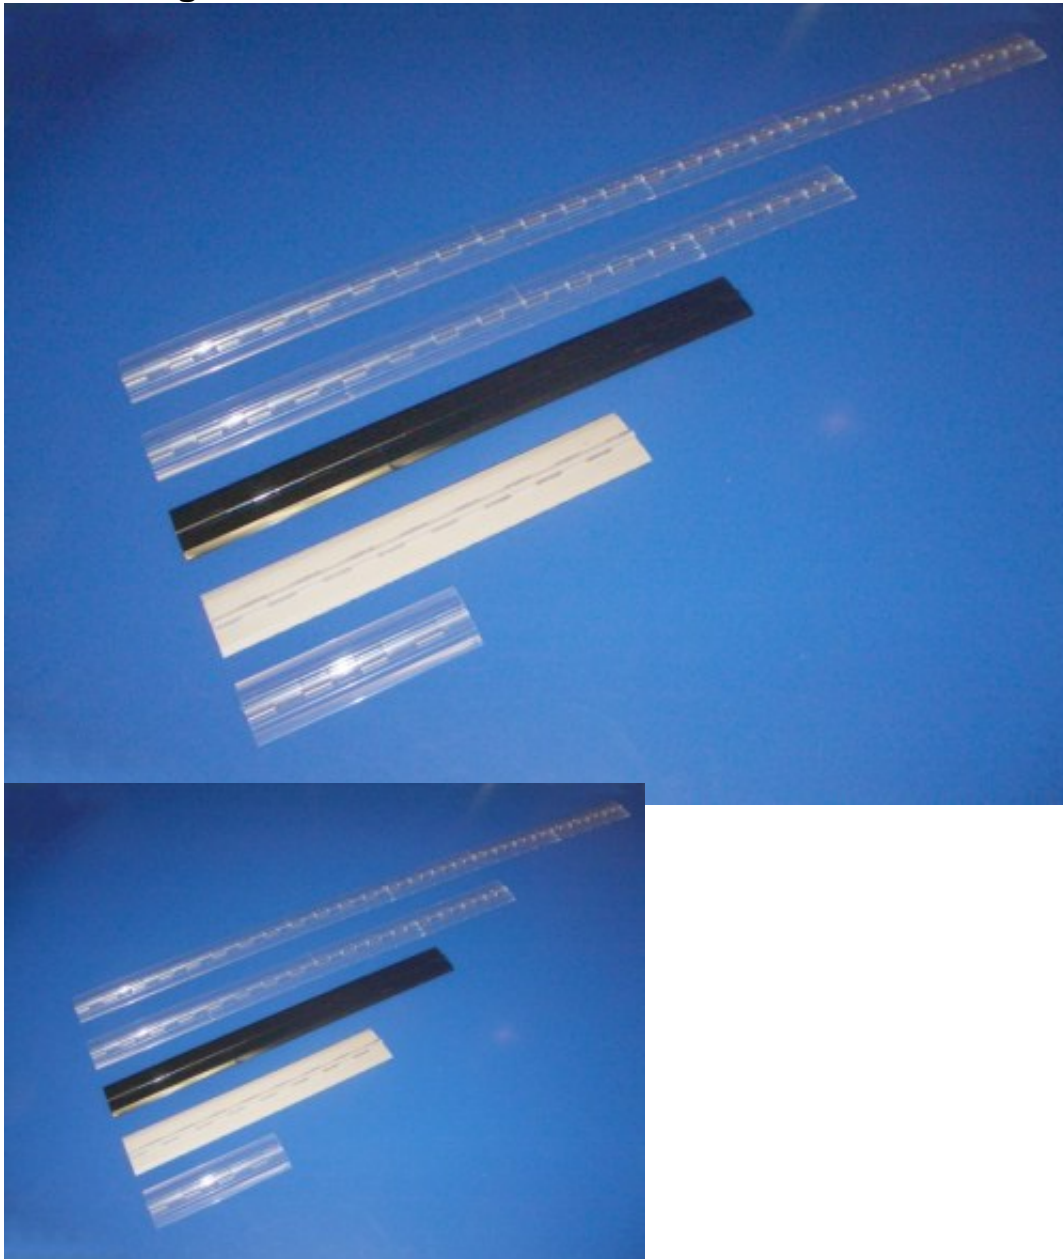

## Piano Hinge 18 to 48 inches.

\* Acrylic DR101: Clear, Black, & white. \* ABS: Black & White.

~~Price Not Set~~ Yet

Tax amount

[Ask a question about this product](#)

### Description

#### Piano Hinge - 18" to 48"

\* special made to order product \* - please allow 3 to 5 days, or more for large orders.

**Material:** Acrylic DR101 (**Clear**), ABS (**Black**), ABS (**White**)

**What length is your dream size? Let us make your dreams come true!**

Assembled from staggered 12" Piano Hinge leaf sections to desired length.

ABC Plastics, Inc. is the Original Designer & Manufacturer of the Extended Piano Hinge.

— — —

//