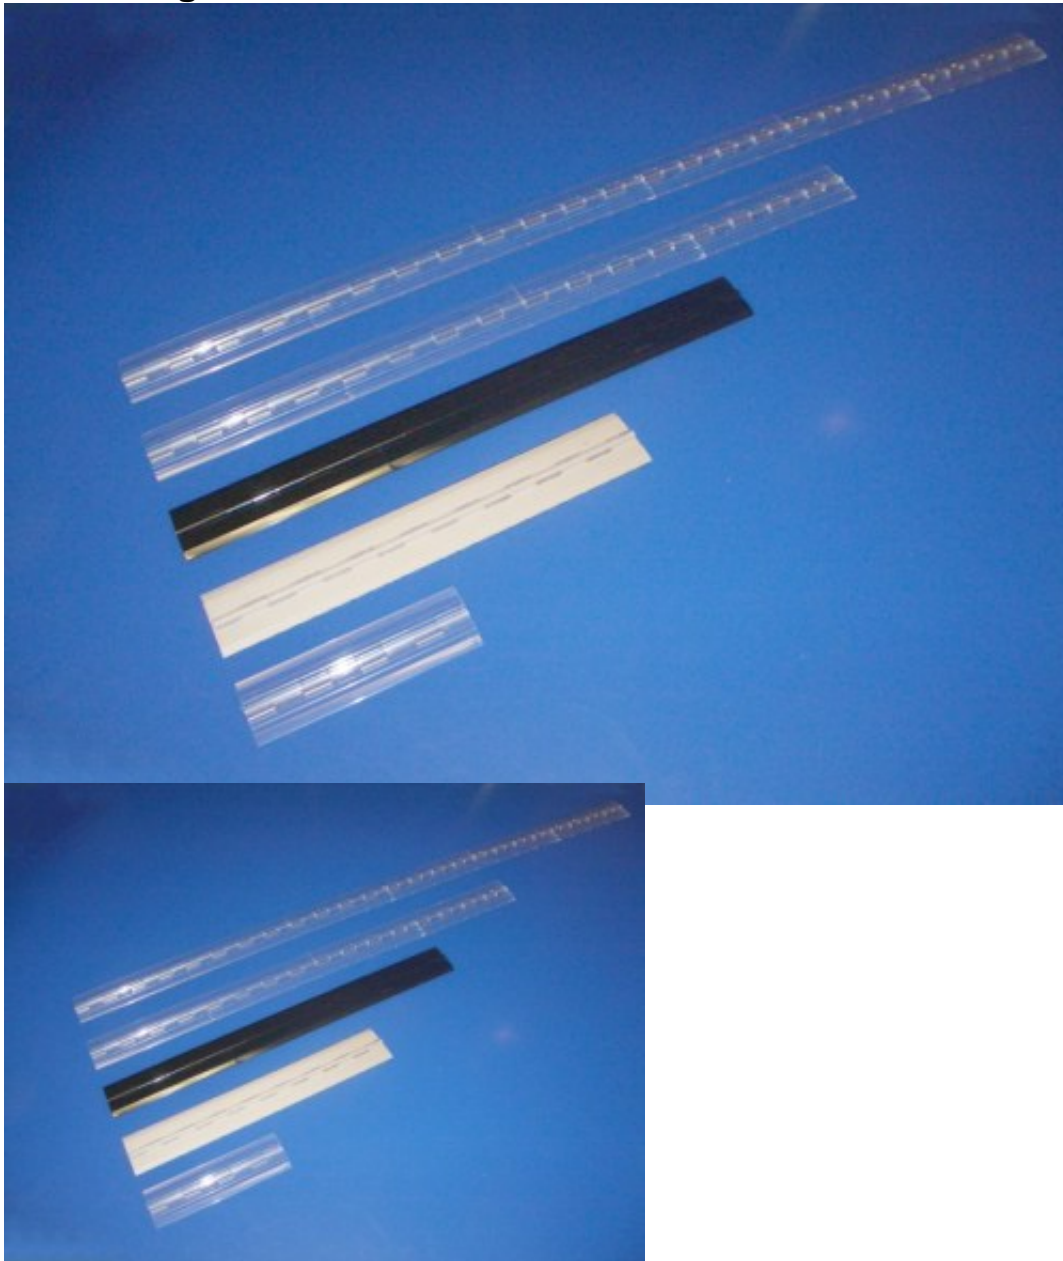

## Piano Hinge 18 to 48 inches.

\* Acrylic DR101: Clear, Black, & white. \* ABS: Black & White.

~~Rating:~~ Not Rated Yet

[Ask a question about this product](#)

### Description

#### **Piano Hinge - 18" to 48"**

\* special made to order product \* - please allow 3 to 5 days, or more for large orders.

**Material:** Acrylic DR101 (**Clear**), ABS (**Black**), ABS (**White**)

**What length is your dream size? Let us make your dreams come true!**

Assembled from staggered 12" Piano Hinge leaf sections to desired length.

ABC Plastics, Inc. is the Original Designer & Manufacturer of the Extended Piano Hinge.

//