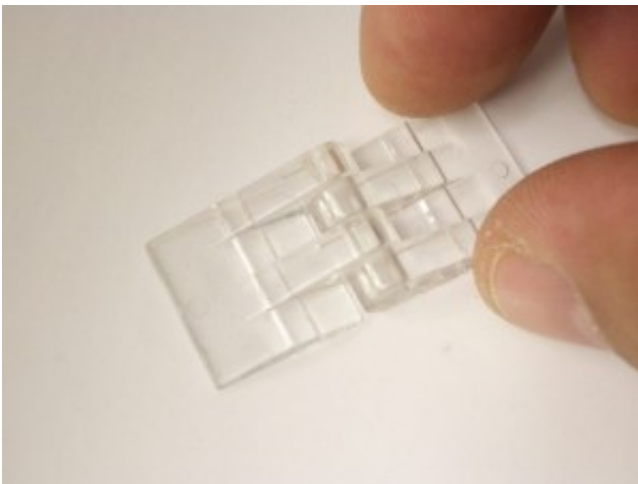

## Micro-Hinge

Part #19C - Clear Acrylic DR101 Micro Hinge - Sold in Pairs  
Being Not Set Yet  
Tax amount

[Ask a question about this product](#)

### Description

#### Micro-Hinge

Sold in Pairs (set of 2 hinges)

**“See The Product not the Hinge”**

Using our “patent pending” micro design technology, this hinge is only 0.65” L x 1½” W making it

very small yet stronger than most of the other, larger hinges on the market today. This hinge is not limited to only small displays but larger displays as well because of its remarkable strength.

**Material:** Acrylic DR101 (Clear) and ABS (Black).

**Solvent Bondable:** Acrylic, ABS, Styrene, and Polycarbonate.

**Size:** 1-1/2" L x 0.65" W x 1/4" H

**ABC Plastics, Inc. is the Original Designer & Manufacturer of the Micro-Hinge**