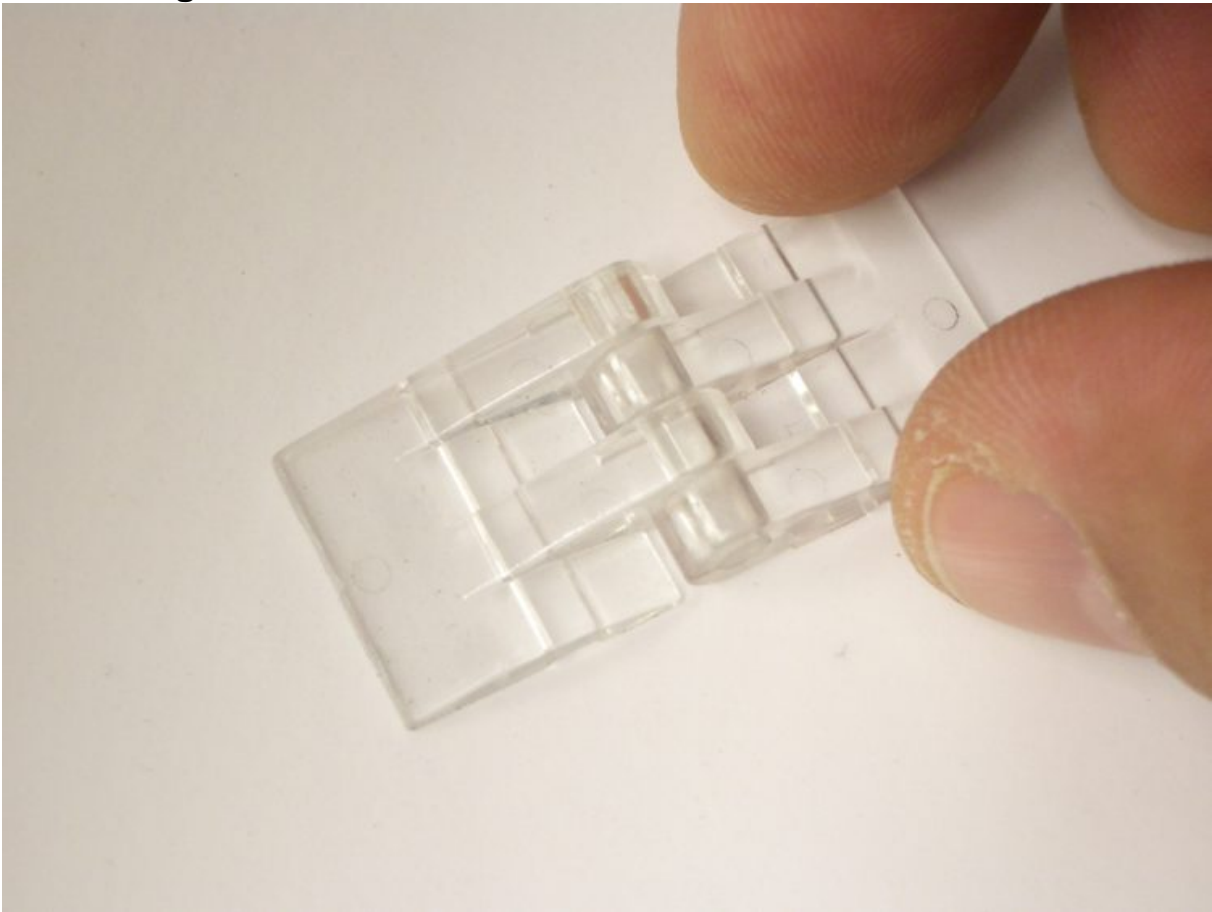

## Micro-Hinge

Part #19C - Clear Acrylic DR101 Micro Hinge - Sold in Pairs  
Being Not Set Yet  
Tax amount

[Ask a question about this product](#)

### Description

#### Micro-Hinge

Sold in Pairs (set of 2 hinges)

**“See The Product not the Hinge”**

Using our “patent pending” micro design technology, this hinge is only 0.65” L x 1½” W making it

very small yet stronger than most of the other, larger hinges on the market today. This hinge is not limited to only small displays but larger displays as well because of its remarkable strength.

**Material:** Acrylic DR101 (Clear) and ABS (Black).

**Solvent Bondable:** Acrylic, ABS, Styrene, and Polycarbonate.

**Size:** 1-1/2" L x 0.65" W x 1/4" H

**ABC Plastics, Inc. is the Original Designer & Manufacturer of the Micro-Hinge**