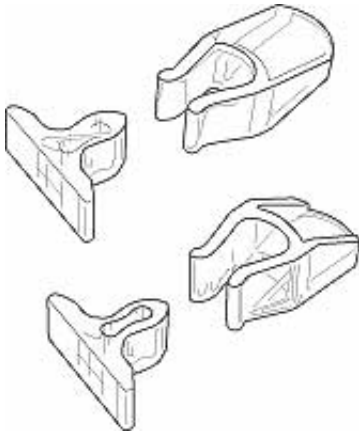

Door Catch

Part #40 Door Catch
~~Price~~ ~~Net Price~~ ~~Yet~~
Tax amount

[Ask a question about this product](#)

Door Catch

Material: Clear Polycarbonate.

Improved Spring Action: Now bridging completely across sections. Ten times stronger than old design! Reduced snapping pressure for easy opening and closing.

Time Saving: Completely eliminates the need for metal or magnetic catches.

Size Assembled: 1-5/16" L x 5/8" H (33 mm x 15 mm)

ABC Plastics, Inc. is the Original Designer & Manufacturer of the Door Catch