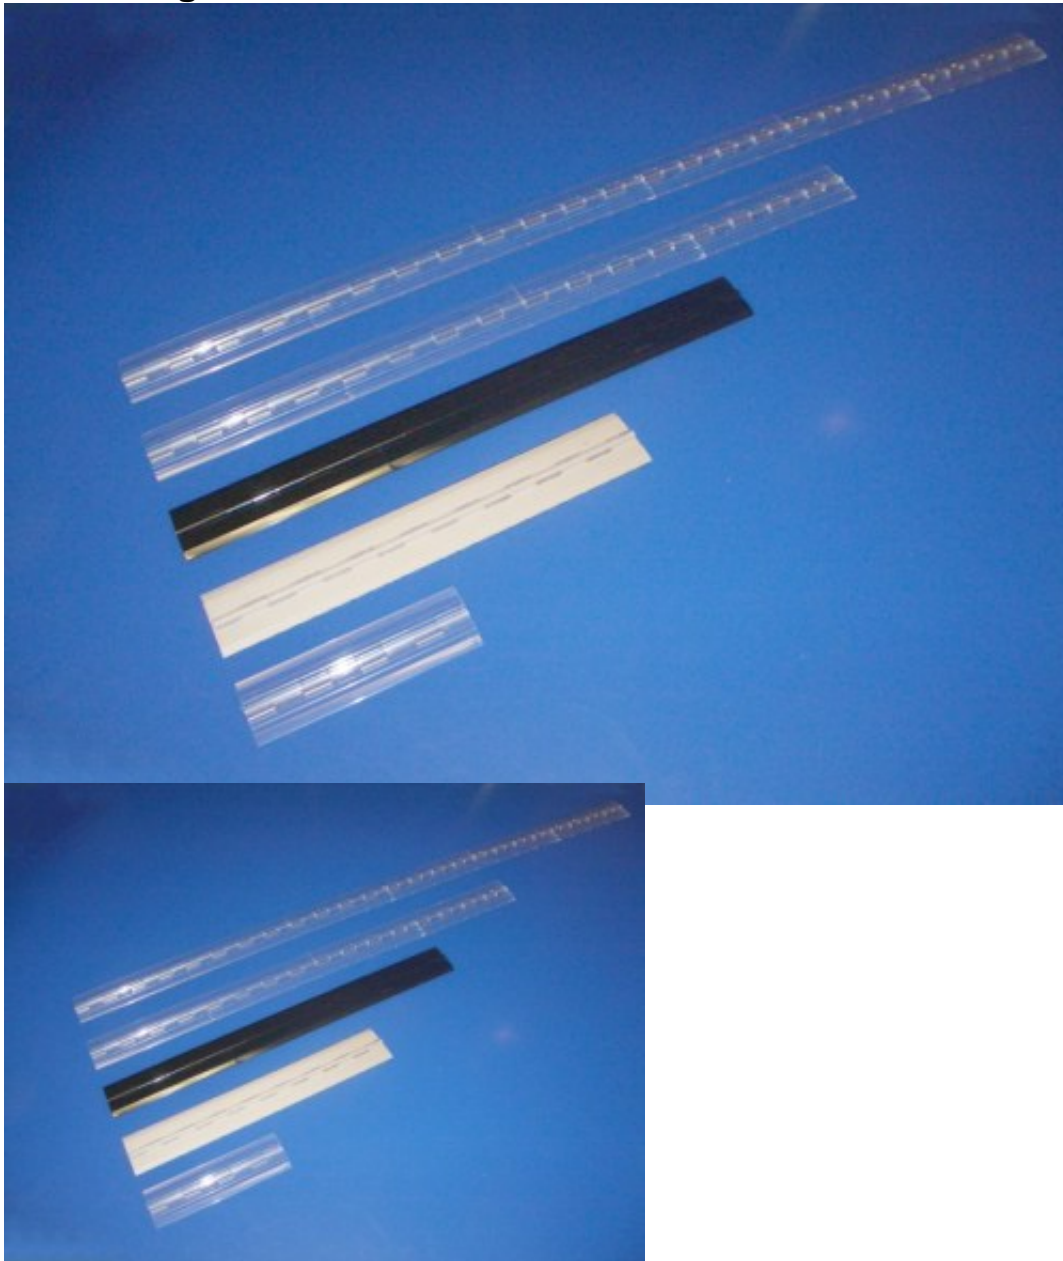

Piano Hinge 18 to 48 inches.

* Acrylic DR101: Clear, Black, & white. * ABS: Black & White.

~~Rating:~~ Not Rated Yet

[Ask a question about this product](#)

Description

Piano Hinge - 18" to 48"

* special made to order product * - please allow 3 to 5 days, or more for large orders.

Material: Acrylic DR101 (**Clear**), ABS (**Black**), ABS (**White**)

What length is your dream size? Let us make your dreams come true!

Assembled from staggered 12" Piano Hinge leaf sections to desired length.