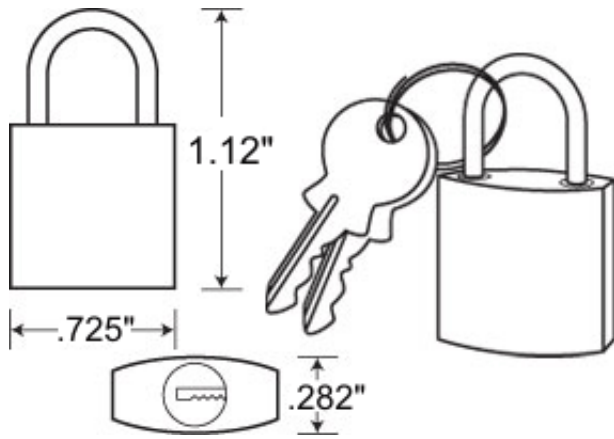

## Brass Padlock

Part #30PLM Brass Padlock  
~~Price Not Set~~ Yet  
Tax amount

[Ask a question about this product](#)

Description  
**Brass Padlock #30PLMB**

**Brush Finish Brass Padlock**

**Specifications:**

- Solid brass body.
- Comes with 2 x keys.

Units in box: 1

//